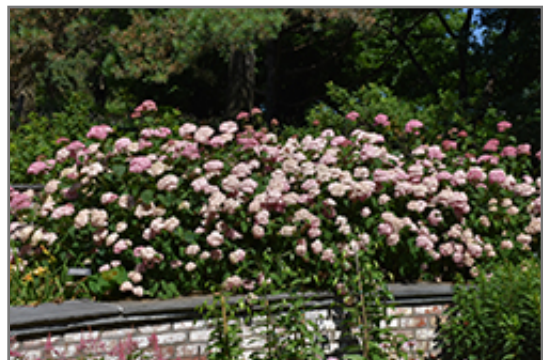

Invincibelle Spirit Smooth Hydrangea in bloom
Photo courtesy of NetPS Plant Finder