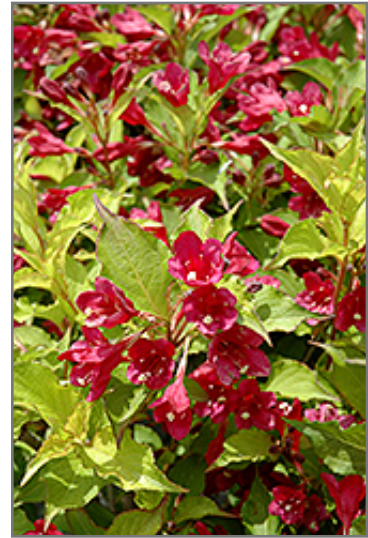

info@lakeshoregardencentre.com
www.lakeshoregardencentre.com

Ghost Weigela

Ghost® Weigela *Weigela florida* 'Carlton'

Height: 4 feet

Spread: 4 feet

Sunlight: ○

Hardiness Zone: 4a

Description:

This is one interesting weigela; forms a mounded shrub with foliage that starts out green then turns an iridescent butter yellow, finishing almost greenish-white in fall; long blooming ruby red trumpet-shaped flowers attract hummingbirds

Ornamental Features

Ghost Weigela features showy clusters of ruby-red trumpet-shaped flowers with creamy white anthers along the branches from late spring to mid fall. It has attractive buttery yellow deciduous foliage which emerges light green in spring. The pointy leaves are highly ornamental and turn an outstanding white in the fall. The smooth gray bark and brick red branches add an interesting dimension to the landscape.

Landscape Attributes

Ghost Weigela is a dense multi-stemmed deciduous shrub with a mounded form. Its relatively fine texture sets it apart from other landscape plants with less refined foliage.

This shrub will require occasional maintenance and upkeep, and should only be pruned after flowering to avoid removing any of the current season's flowers. It is a good choice for attracting hummingbirds to your yard. It has no significant negative characteristics.

Ghost Weigela is recommended for the following landscape applications;

Ghost Weigela flowers
Photo courtesy of NetPS Plant Finder