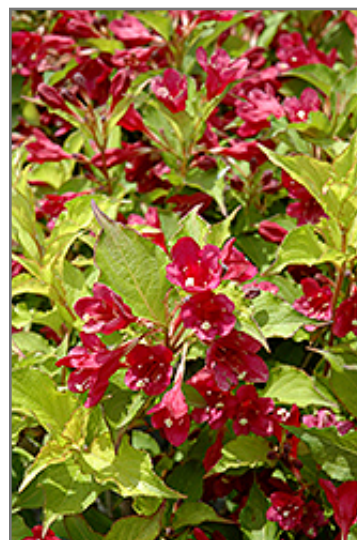

info@lakeshoregardencentre.com
www.lakeshoregardencentre.com

Ghost Weigela

Ghost® Weigela *Weigela florida* 'Carlton'

Height: 4 feet

Spread: 4 feet

Sunlight: ○

Hardiness Zone: 4a

Description:

This is one interesting weigela; forms a mounded shrub with foliage that starts out green then turns an iridescent butter yellow, finishing almost greenish-white in fall; long blooming ruby red trumpet-shaped flowers attract hummingbirds

Ornamental Features

Ghost Weigela features showy clusters of ruby-red trumpet-shaped flowers with creamy white anthers along the branches from late spring to mid fall. It has attractive buttery yellow deciduous foliage which emerges light green in spring. The pointy leaves are highly ornamental and turn an outstanding white in the fall. The smooth gray bark and brick red branches add an interesting dimension to the landscape.

Landscape Attributes

Ghost Weigela is a dense multi-stemmed deciduous shrub with a mounded form. Its relatively fine texture sets it apart from other landscape plants with less refined foliage.

This shrub will require occasional maintenance and upkeep, and should only be pruned after flowering to avoid removing any of the current season's flowers. It is a good choice for attracting hummingbirds to your yard. It has no significant negative characteristics.

Ghost Weigela is recommended for the following landscape applications;

Ghost Weigela flowers
Photo courtesy of NetPS Plant Finder