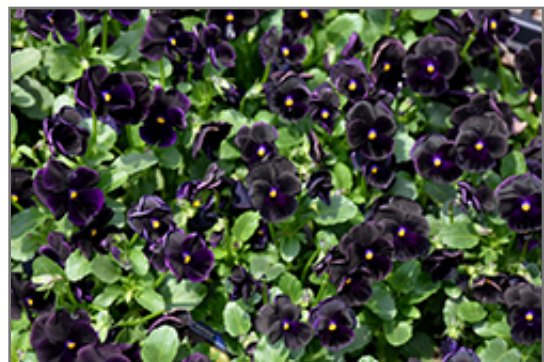

Sorbet Black Delight Pansy flowers
Photo courtesy of NetPS Plant Finder