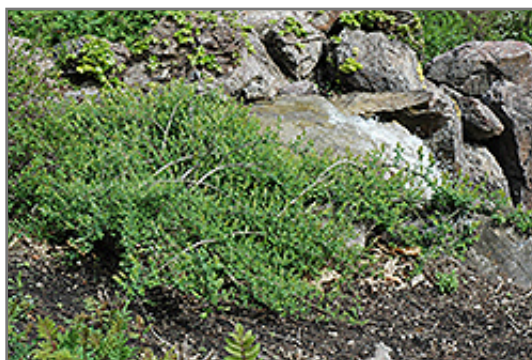

Salix integra 'Pendula'

Height: 3 feet

Spread: 10 feet

Sunlight: ○

Hardiness Zone: 3b

Weeping Dappled Willow
Photo courtesy of NetPS Plant Finder

Description:

A very delicate looking plant with pendulous branches with small reddish pussies in early spring; great as a spreading ground cover or as a small weeping tree when grafted on top of a hardy stem

Ornamental Features

Weeping Dappled Willow features unusual red catkins with deep purple overtones along the branches in early spring before the leaves. It has green deciduous foliage. The narrow leaves do not develop any appreciable fall colour. The olive green stems can be quite attractive.

Landscape Attributes

Weeping Dappled Willow is a multi-stemmed deciduous shrub with a ground-hugging habit of growth. It lends an extremely fine and delicate texture to the landscape composition which should be used to full effect.

- Mass Planting
- General Garden Use
- Groundcover

Planting & Growing

Weeping Dappled Willow will grow to be about 3 feet tall at maturity, with a spread of 10 feet. It tends to fill out right to the ground and therefore doesn't necessarily require facer plants in front. It grows at a medium rate, and under ideal conditions can be expected to live for 40 years or more.