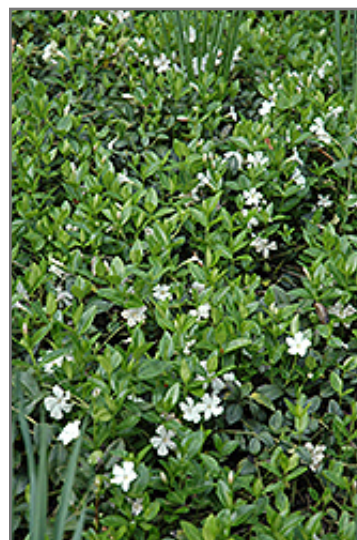

info@lakeshoregardencentre.com
www.lakeshoregardencentre.com

White Periwinkle

White Periwinkle

Vinca minor 'Alba'

Height: 6 inches

Spread: 18 inches

Sunlight: ○ ● ●

Hardiness Zone: 4a

Other Names: Common Periwinkle, Creeping Myrtle

Description:

A lush evergreen plant grown as a dense ground cover; very showy with volumes of contrasting white flowers in late spring, but also blooms throughout summer and fall sporadically

Ornamental Features

White Periwinkle has masses of beautiful white flowers along the stems from mid spring to early summer, which are most effective when planted in groupings. Its small glossy oval leaves remain dark green in colour throughout the year.

Landscape Attributes

White Periwinkle is an herbaceous evergreen perennial with a ground-hugging habit of growth. Its medium texture blends into the garden, but can always be balanced by a couple of finer or coarser plants for an effective composition.

This is a high maintenance plant that will require regular care and upkeep, and should not require much pruning, except when necessary, such as to remove dieback. Deer don't particularly care for this plant and will usually leave it alone in favor of tastier treats. Gardeners should be aware of the following characteristic(s) that may warrant special consideration;

- Spreading

White Periwinkle is recommended for the following landscape applications;

White Periwinkle in bloom
Photo courtesy of NetPS Plant Finder