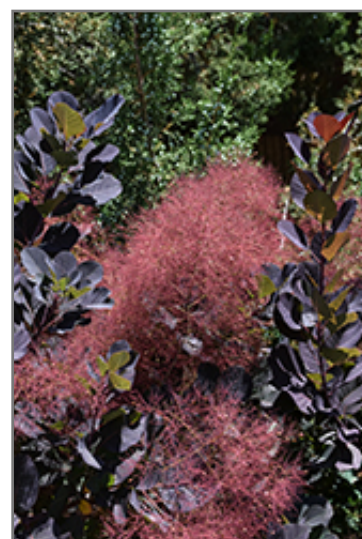

Lilla Smokebush flowers
Photo courtesy of NetPS Plant Finder