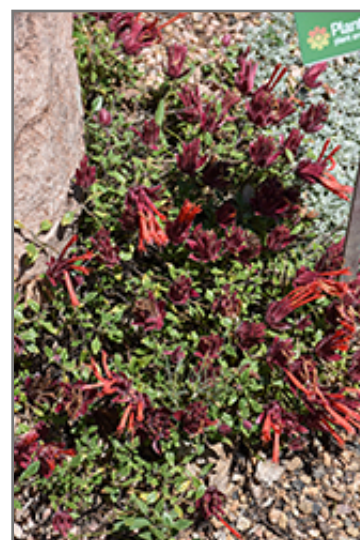

Marian Sampson Scarlet Monardella
in bloom
Photo courtesy of NetPS Plant Finder