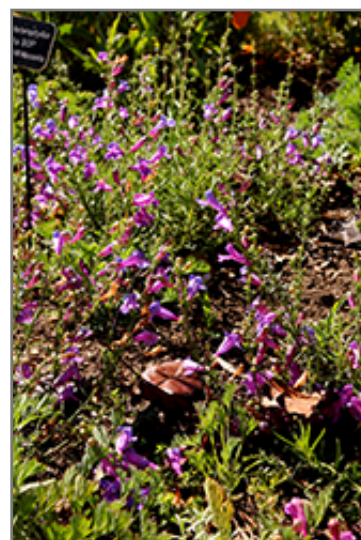

Margarita BOP Beard Tongue flowers
Photo courtesy of NetPS Plant Finder