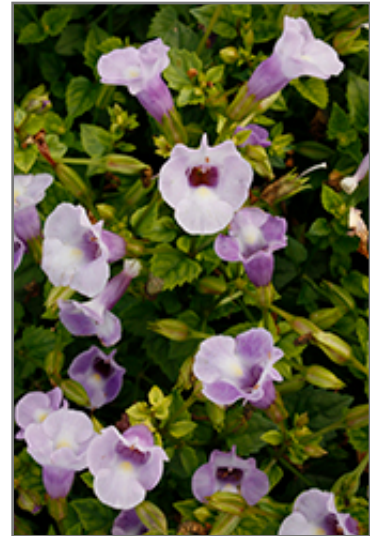

Group/Class: Summer Wave Series

Description:

A wonderful vigorous trailing series with excellent heat and shade tolerance; silver blooms with purple throats cascade from green, toothy foliage; perfect addition to patio containers, window boxes, baskets and beds; self-cleaning and low maintenance

Ornamental Features

Summer Wave Trailing Large Silver Torenia features showy silver tubular flowers with purple centers along the stems from late spring to mid fall. Its small serrated pointy leaves remain green in colour throughout the season.

Landscape Attributes

Summer Wave Trailing Large Silver Torenia is an herbaceous annual with a trailing habit of growth, eventually spilling over the edges of hanging baskets and containers. Its relatively fine texture sets it apart from other garden plants with less refined foliage.

This plant will require occasional maintenance and upkeep, and should not require much pruning, except when necessary, such as to remove dieback. It is a good choice for attracting bees and hummingbirds to your yard, but is not particularly attractive to deer who tend to leave it alone in favor of tastier treats. It has no significant negative characteristics.

Summer Wave Trailing Large Silver Torenia is recommended for the following landscape applications;

- Mass Planting
- Border Edging
- General Garden Use
- Groundcover
- Container Planting
- Hanging Baskets

Summer Wave Trailing Large Silver
Torenia flowers
Photo courtesy of NetPS Plant Finder