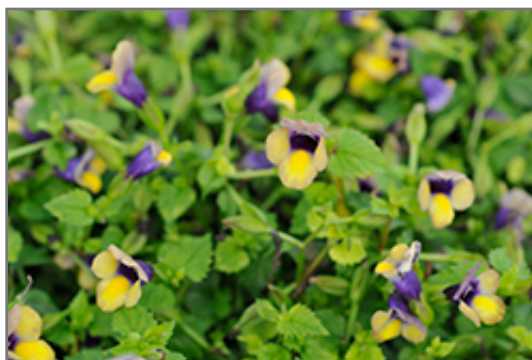

Height: 12 inches

Spread: 20 inches

Spacing: 18 inches

Sunlight: ● ●

Hardiness Zone: (annual)

Other Names: Wishbone Flower

Group/Class: Summer Wave Series

Description:

Early flowering with a compact habit, this variety features golden yellow flowers with purple eyes sitting above green foliage; self-cleaning, great for shaded containers, hanging baskets and garden beds; well branched with excellent heat tolerance

Ornamental Features

Summer Wave Bouquet Gold Torenia features showy gold tubular flowers with purple throats along the stems from late spring to mid fall. Its small fragrant pointy leaves remain green in colour throughout the season.

Landscape Attributes

Summer Wave Bouquet Gold Torenia is an herbaceous annual with a mounded form. Its relatively fine texture sets it apart from other garden plants with less refined foliage.

This plant will require occasional maintenance and upkeep, and should not require much pruning, except when necessary, such as to remove dieback. It is a good choice for attracting bees and hummingbirds to your yard, but is not particularly attractive to deer who tend to leave it alone in favor of tastier treats. It has no significant negative characteristics.

Summer Wave Bouquet Gold Torenia is recommended for the following landscape applications;

- Mass Planting
- Border Edging
- General Garden Use
- Groundcover
- Container Planting
- Hanging Baskets

Summer Wave Bouquet Gold Torenia flowers
Photo courtesy of NetPS Plant Finder