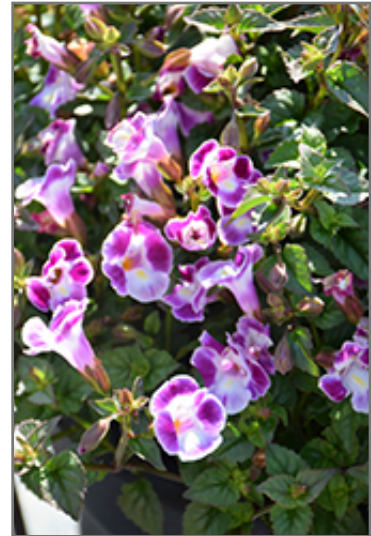

Spread: 20 inches

Spacing: 18 inches

Sunlight: ● ●

Hardiness Zone: (annual)

Other Names: Wishbone Flower

Group/Class: Summer Wave Series

Description:

Early flowering with a compact habit, this selection features dainty rosy pink flowers sitting above green toothy foliage; self-cleaning variety, perfect for shaded containers, hanging baskets and garden beds; well branched with excellent heat tolerance

Ornamental Features

Summer Wave Bouquet Deep Rose Torenia features showy rose tubular flowers with white centers along the stems from late spring to mid fall. Its small fragrant pointy leaves remain green in colour throughout the season.

Landscape Attributes

Summer Wave Bouquet Deep Rose Torenia is an herbaceous annual with a mounded form. Its relatively fine texture sets it apart from other garden plants with less refined foliage.

This plant will require occasional maintenance and upkeep, and should not require much pruning, except when necessary, such as to remove dieback. It is a good choice for attracting bees and hummingbirds to your yard, but is not particularly attractive to deer who tend to leave it alone in favor of tastier treats. It has no significant negative characteristics.

Summer Wave Bouquet Deep Rose Torenia is recommended for the following landscape applications;

- Mass Planting
- Border Edging
- General Garden Use
- Groundcover
- Container Planting
- Hanging Baskets

*Summer Wave Bouquet Deep Rose
Torenia flowers
Photo courtesy of NetPS Plant Finder*