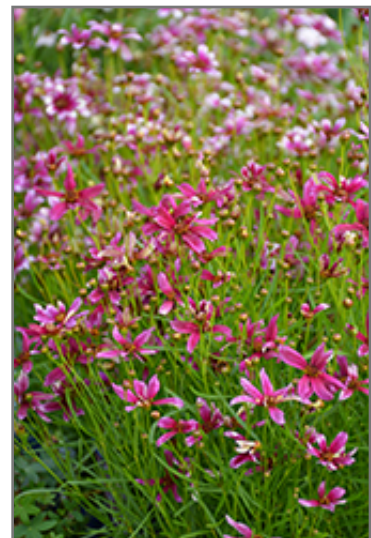

Satin & Lace Razzle Dazzle Tickseed in bloom
Photo courtesy of NetPS Plant Finder