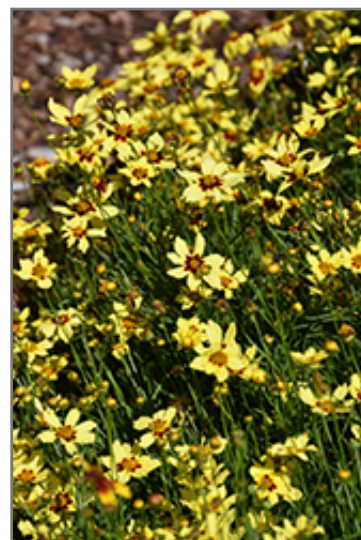

Sizzle And Spice® Sassy Saffron Tickseed

Coreopsis verticillata 'Sassy Saffron'

Height: 18 inches

Spread: 24 inches

Sunlight: ☉

Hardiness Zone: 5a

Other Names: Threadleaf Coreopsis

Group/Class: Sizzle & Spice Series

Description:

Vibrant, daisy-like flowers present bright yellow petals with dark red eye-zones, surrounding golden eyes; rounded, compact habit, thrives in sandy and rocky soils and is drought tolerant

Ornamental Features

Sizzle And Spice Sassy Saffron Tickseed is smothered in stunning yellow daisy flowers with gold eyes and dark red centers at the ends of the stems from early to late summer. The flowers are excellent for cutting. Its threadlike leaves remain emerald green in colour throughout the season.

Landscape Attributes

Sizzle And Spice Sassy Saffron Tickseed is an open herbaceous perennial with a mounded form. It brings an extremely fine and delicate texture to the garden composition and should be used to full effect.

This is a relatively low maintenance plant, and is best cleaned up in early spring before it resumes active growth for the season. It is a good choice for attracting bees and butterflies to your yard, but is not particularly attractive to deer who tend to leave it alone in favor of tastier treats. It has no significant negative characteristics.

Sizzle And Spice Sassy Saffron Tickseed is recommended for the following landscape applications;

Sizzle And Spice Sassy Saffron Tickseed flowers
Photo courtesy of NetPS Plant Finder