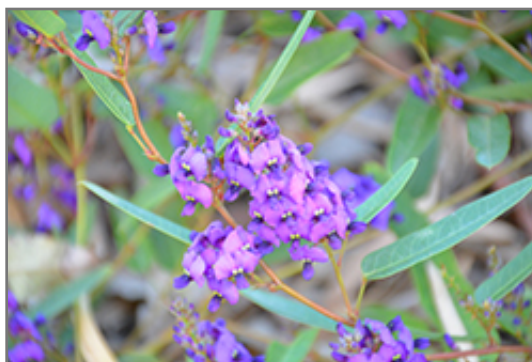

A small, semi-vining evergreen shrub presenting narrow blue-green leaves with rounded tips and clusters of pinkish-purple flowers in late winter through spring; this plant will climb with support but remains dense and shrub-like

Ornamental Features

Mini Haha Dwarf Purple Vine Lilac is clothed in stunning clusters of lilac purple pea-like flowers with purple overtones and chartreuse spots along the branches from late winter to mid spring, which emerge from distinctive violet flower buds. It has attractive bluish-green foliage with hints of powder blue which emerges chartreuse in spring. The small narrow leaves are highly ornamental and remain bluish-green throughout the winter. The coppery-bronze stems can be quite attractive.

Landscape Attributes

Mini Haha Dwarf Purple Vine Lilac is a multi-stemmed evergreen shrub with a mounded form. Its relatively fine texture sets it apart from other landscape plants with less refined foliage.

This shrub will require occasional maintenance and upkeep, and should only be pruned after flowering to avoid removing any of the current season's flowers. It is a good choice for attracting bees and butterflies to your yard. It has no significant negative characteristics.

Mini Haha Dwarf Purple Vine Lilac is recommended for the following landscape applications;

- Hedges/Screening
- Rock/Alpine Gardens
- General Garden Use
- Groundcover
- Container Planting

Mini Haha Dwarf Purple Vine Lilac flowers
Photo courtesy of NetPS Plant Finder