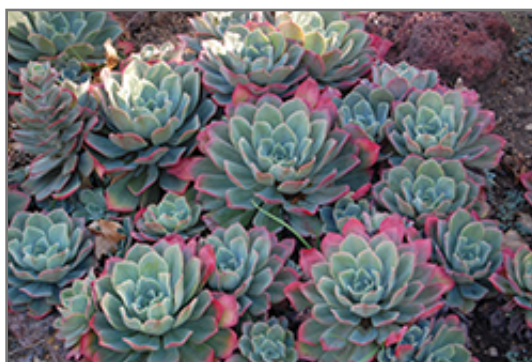

Blue Mist Echeveria
Photo courtesy of NetPS Plant Finder