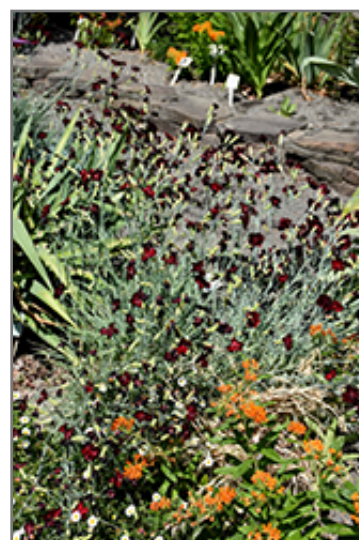

*Grenadin King Of The Blacks
Carnation in bloom*
Photo courtesy of NetPS Plant Finder