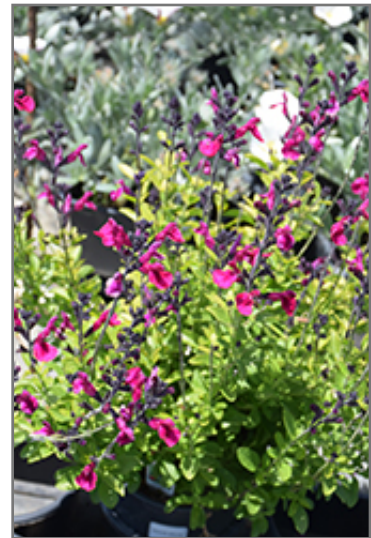

Sunlight: ☉ ●

Hardiness Zone: (annual)

Group/Class: Vibe Series

Description:

This petite selection presents vibrant fuchsia flowers from dark rose buds all summer long; notably heat and drought tolerant; resilient to most atmospheric effects including pollution and salt spray; excellent for borders, cutting gardens, or containers

Ornamental Features

Vibe Ignition Fuchsia Sage has masses of beautiful racemes of fragrant fuchsia flowers rising above the foliage from late spring to early fall, which emerge from distinctive rose flower buds, and which are most effective when planted in groupings. The flowers are excellent for cutting. Its narrow leaves remain green in colour throughout the year.

Landscape Attributes

Vibe Ignition Fuchsia Sage is an herbaceous annual with an upright spreading habit of growth. Its medium texture blends into the garden, but can always be balanced by a couple of finer or coarser plants for an effective composition.

This is a relatively low maintenance plant, and should only be pruned after flowering to avoid removing any of the current season's flowers. It is a good choice for attracting bees, butterflies and hummingbirds to your yard, but is not particularly attractive to deer who tend to leave it alone in favor of tastier treats. It has no significant negative characteristics.

Vibe Ignition Fuchsia Sage is recommended for the following landscape applications;

Vibe Ignition Fuchsia Sage in bloom
Photo courtesy of NetPS Plant Finder