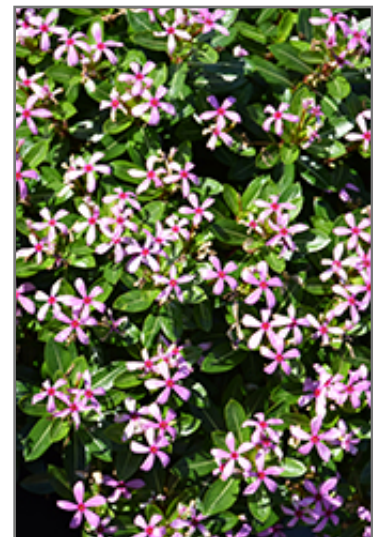

Soiree Kawaii Light Purple Vinca flowers
Photo courtesy of NetPS Plant Finder