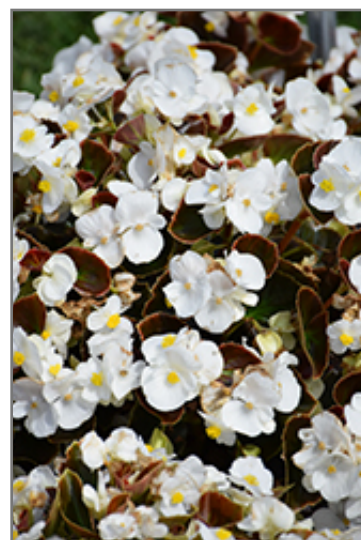

Senator IQ White flowers
Photo courtesy of NetPS Plant Finder