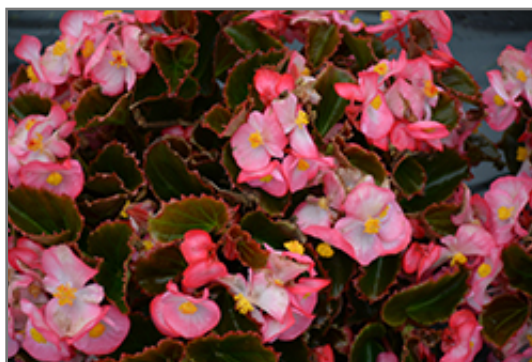

Height: 10 inches

Spread: 10 inches

Spacing: 8 inches

Sunlight: ☐ ☒

Hardiness Zone: (annual)

Other Names: Cane, Angel Wing

Group/Class: Senator Series

Description:

An upright, mounded selection that provides a season-long beauty in landscapes, hanging baskets and containers; features deep bronze foliage with pink and white colored blooms; low maintenance

Ornamental Features

Senator IQ Rose Bicolor features dainty nodding rose orchid-like flowers with white overtones and yellow throats at the ends of the stems from mid spring to mid fall. Its attractive small serrated pointy leaves remain dark green in colour with distinctive dark red edges and tinges of coppery-bronze throughout the season.

Landscape Attributes

Senator IQ Rose Bicolor is an herbaceous annual with a mounded form. Its medium texture blends into the garden, but can always be balanced by a couple of finer or coarser plants for an effective composition.

This is a high maintenance plant that will require regular care and upkeep, and usually looks its best without pruning, although it will tolerate pruning. Deer don't particularly care for this plant and will usually leave it alone in favor of tastier treats. Gardeners should be aware of the following characteristic(s) that may warrant special consideration;

- Insects
- Disease

Senator IQ Rose Bicolor is recommended for the following landscape applications;

Senator IQ Rose Bicolor flowers
Photo courtesy of NetPS Plant Finder