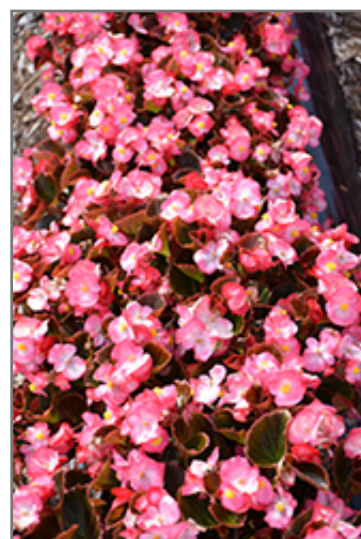

Senator IQ Rose Bicolor in bloom
Photo courtesy of NetPS Plant Finder