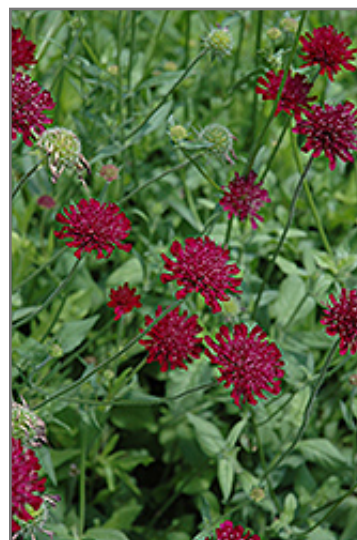

This is a relatively low maintenance plant, and is best cleaned up in early spring before it resumes active growth for the season. It is a good choice for attracting butterflies to your yard. It has no significant negative characteristics.

Crimson Scabious is recommended for the following landscape applications;

- Mass Planting
- General Garden Use

Planting & Growing

Crimson Scabious will grow to be about 24 inches tall at maturity extending to 3 feet tall with the flowers, with a spread of 24 inches. It tends to be leggy, with a typical clearance of 1 foot from the ground, and should be underplanted with lower-growing perennials. It grows at a fast rate, and under ideal conditions can be expected to live for approximately 3 years. As an herbaceous perennial, this plant will usually die back to the crown each winter, and will regrow from the base each spring. Be careful not to disturb the crown in late winter when it may not be readily seen!

This plant does best in full sun to partial shade. It prefers to grow in average to dry locations, and dislikes excessive moisture. It is considered to be drought-tolerant, and thus makes an ideal choice for a low-water garden or xeriscape application. It is not particular as to soil type, but has a definite preference for alkaline soils. It is somewhat tolerant of urban pollution. This species is not originally from North America.

Crimson Scabious flowers
Photo courtesy of NetPS Plant Finder