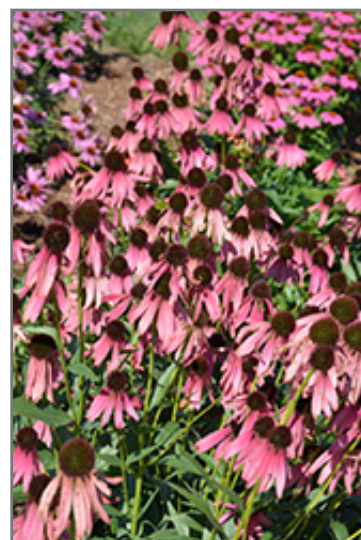

Rocket Man Coneflower flowers
Photo courtesy of NetPS Plant Finder