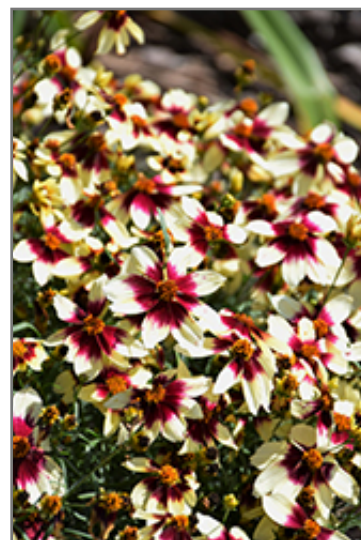

Height: 18 inches

Spread: 24 inches

Sunlight: ☉

Hardiness Zone: 5a

Other Names: Threadleaf Coreopsis

Group/Class: Sizzle & Spice Series

Description:

Striking cream blooms with contrasting crimson centers emerge from yellow buds and cover the fine blue-green threadleaf foliage; rounded, compact habit, thrives in sandy and rocky soils and is drought tolerant

Ornamental Features

Sizzle And Spice Red Hot Vanilla Tickseed is smothered in stunning creamy white daisy flowers with crimson centers at the ends of the stems from early to late summer, which emerge from distinctive yellow flower buds. The flowers are excellent for cutting. Its threadlike leaves remain bluish-green in colour throughout the season.

Landscape Attributes

Sizzle And Spice Red Hot Vanilla Tickseed is an open herbaceous perennial with a mounded form. It brings an extremely fine and delicate texture to the garden composition and should be used to full effect.

This is a relatively low maintenance plant, and is best cleaned up in early spring before it resumes active growth for the season. It is a good choice for attracting bees and butterflies to your yard, but is not particularly attractive to deer who tend to leave it alone in favor of tastier treats. It has no significant negative characteristics.

Sizzle And Spice Red Hot Vanilla Tickseed is recommended for the following landscape applications;

Sizzle And Spice Red Hot Vanilla Tickseed flowers
Photo courtesy of NetPS Plant Finder