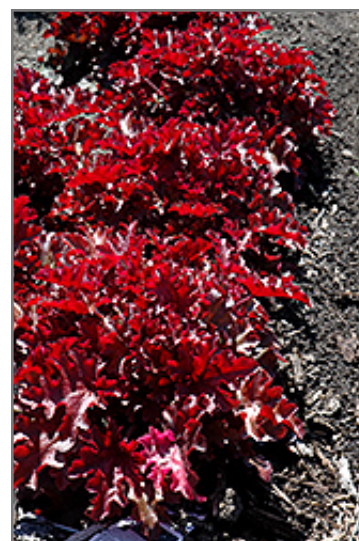

Dolce Creme Brulee Coral Bells
Photo courtesy of NetPS Plant Finder