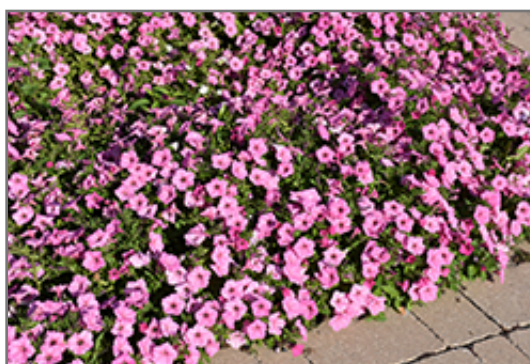

Easy Wave Pink Passion Petunia in bloom
Photo courtesy of NetPS Plant Finder