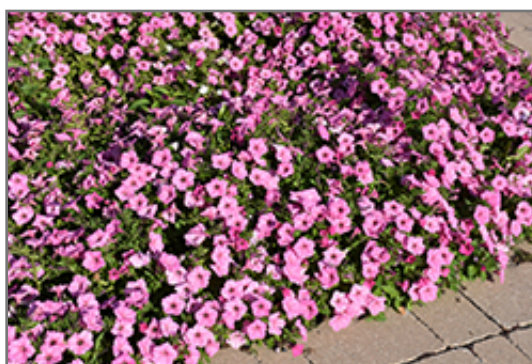

Easy Wave Pink Passion Petunia in bloom
Photo courtesy of NetPS Plant Finder