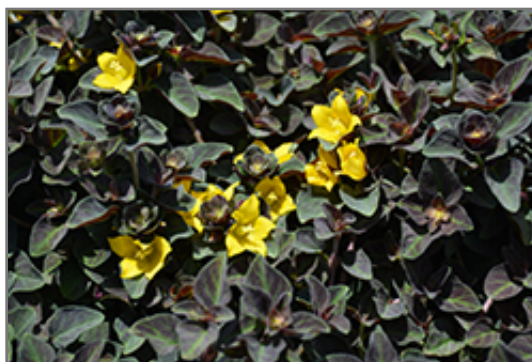

Lysimachia 'Midnight Sun'

Height: 4 inches

Spread: 18 inches

Spacing: 15 inches

Sunlight: ☐ ☒

Hardiness Zone: 4a

Other Names: Creeping Jenny

Description:

A vigorous and pervasive groundcover, yet not overly aggressive, featuring very showy yellow flowers all summer long held over a low carpet of interesting plum and green colored leaves; almost indestructible; also a great cascading plant on garden walls

Ornamental Features

Midnight Sun Moneywort is bathed in stunning lightly-scented yellow cup-shaped flowers along the stems from early to late summer. Its attractive oval leaves emerge dark red in spring, turning plum purple in colour with distinctive green veins and tinges of grayish green throughout the season.

Landscape Attributes

Midnight Sun Moneywort is a dense spreading perennial with a trailing habit of growth, eventually spilling over the edges of hanging baskets and containers. Its relatively fine texture sets it apart from other garden plants with less refined foliage.

This is a high maintenance plant that will require regular care and upkeep, and should not require much pruning, except when necessary, such as to remove dieback. It is a good choice for attracting bees to your yard. Gardeners should be aware of the following characteristic(s) that may warrant special consideration;

- Spreading

Midnight Sun Moneywort is recommended for the following landscape applications;

Midnight Sun Moneywort flowers
Photo courtesy of NetPS Plant Finder