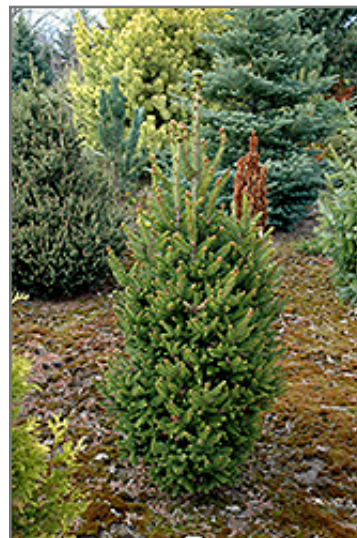

Will's Zwergform Norway Spruce is a dwarf conifer which is primarily valued in the landscape or garden for its distinctively pyramidal habit of growth. It has rich green evergreen foliage which emerges light green in spring. The small needles remain green throughout the winter.

Landscape Attributes

Will's Zwergform Norway Spruce is a dense multi-stemmed evergreen shrub with a distinctive and refined pyramidal form. It lends an extremely fine and delicate texture to the landscape composition which can make it a great accent feature on this basis alone.

This is a relatively low maintenance shrub. When pruning is necessary, it is recommended to only trim back the new growth of the current season, other than to remove any dieback. Deer don't particularly care for this plant and will usually leave it alone in favor of tastier treats. It has no significant negative characteristics.

Will's Zwergform Norway Spruce is recommended for the following landscape applications;

- Mass Planting
- Hedges/Screening
- General Garden Use

Planting & Growing

Will's Zwergform Norway Spruce will grow to be about 10 feet tall at maturity, with a spread of 6 feet. It tends to fill out right to the ground and therefore doesn't necessarily require facer plants in front, and is suitable for planting under power lines. It grows at a medium rate, and under ideal conditions can be expected to live for 50 years or more.

Will's Zwergform Norway Spruce
Photo courtesy of NetPS Plant Finder