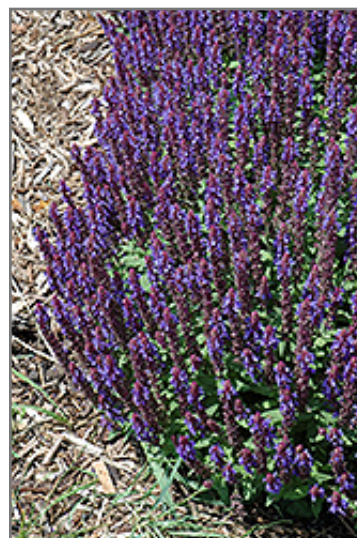

Salvia nemorosa 'Sensation Sky Blue'

Plant Height: 6 inches

Flower Height: 12 inches

Spread: 12 inches

Spacing: 10 inches

Sunlight: ☉

Hardiness Zone: 4a

Other Names: Perennial Salvia

Description:

A low, compact, and bushy variety with pretty spikes of long lasting sky blue flowers from purple buds; somewhat drought tolerant; excellent for the sunny border or containers

Ornamental Features

Sensation Sky Blue Meadow Sage has masses of beautiful spikes of sky blue flowers rising above the foliage from late spring to early fall, which emerge from distinctive purple flower buds, and which are most effective when planted in groupings. The flowers are excellent for cutting. Its fragrant narrow leaves remain grayish green in colour throughout the season.

Landscape Attributes

Sensation Sky Blue Meadow Sage is an herbaceous perennial with an upright spreading habit of growth. Its relatively fine texture sets it apart from other garden plants with less refined foliage.

This is a relatively low maintenance plant, and is best cleaned up in early spring before it resumes active growth for the season. It is a good choice for attracting butterflies and hummingbirds to your yard, but is not particularly attractive to deer who tend to leave it alone in favor of tastier treats. It has no significant negative characteristics.

Sensation Sky Blue Meadow Sage is recommended for the following landscape applications;

Sensation Sky Blue Meadow Sage
flowers

Photo courtesy of NetPS Plant Finder