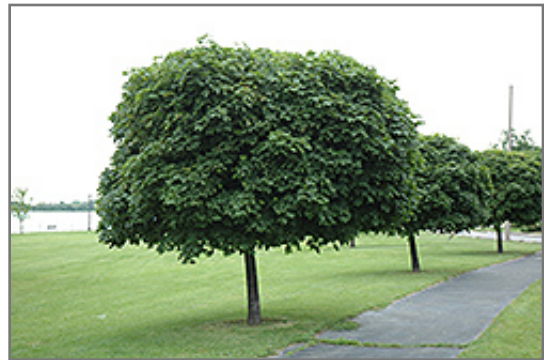

Landscape Attributes

Globe Norway Maple is a dense deciduous tree with a more or less rounded form. Its average texture blends into the landscape, but can be balanced by one or two finer or coarser trees or shrubs for an effective composition.

This is a relatively low maintenance tree, and should not require much pruning, except when necessary, such as to remove dieback. It has no significant negative characteristics.

Globe Norway Maple is recommended for the following landscape applications;

- Accent
- General Garden Use

Planting & Growing

Globe Norway Maple will grow to be about 15 feet tall at maturity, with a spread of 10 feet. It has a low canopy with a typical clearance of 4 feet from the ground, and is suitable for planting under power lines. It grows at a slow rate, and under ideal conditions can be expected to live for 70 years or more.

This tree should only be grown in full sunlight. It prefers to grow in average to moist conditions, and shouldn't be allowed to dry out. It is not particular as to soil type or pH. It is highly tolerant of urban pollution and will even thrive in inner city environments. This is a selected variety of a species not originally from North America.

This plant is not reliably hardy in our region, and certain restrictions may apply; contact the store for more information.

Globe Norway Maple
Photo courtesy of NetPS Plant Finder