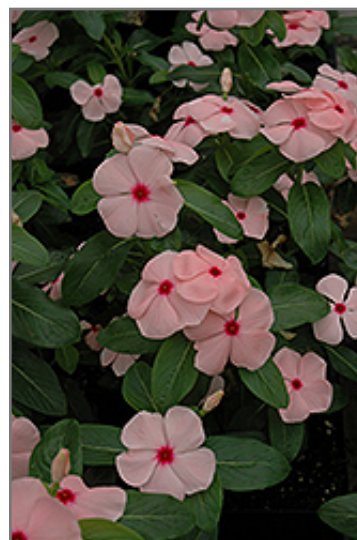

Group/Class: Mediterranean Series

Description:

A beautiful trailing series with lush glossy, dark green foliage and showy vibrant colored blooms; a gorgeous addition to patio containers, hanging baskets and garden beds; a low maintenance selection with excellent heat and drought tolerance

Ornamental Features

Mediterranean Peach Colada Vinca features showy peach star-shaped flowers with cherry red eyes at the ends of the stems from late spring to mid fall. Its glossy oval leaves remain dark green in colour throughout the year.

Landscape Attributes

Mediterranean Peach Colada Vinca is a dense herbaceous annual with a trailing habit of growth, eventually spilling over the edges of hanging baskets and containers. Its medium texture blends into the garden, but can always be balanced by a couple of finer or coarser plants for an effective composition.

This plant will require occasional maintenance and upkeep, and should not require much pruning, except when necessary, such as to remove dieback. It is a good choice for attracting butterflies to your yard, but is not particularly attractive to deer who tend to leave it alone in favor of tastier treats. It has no significant negative characteristics.

Mediterranean Peach Colada Vinca is recommended for the following landscape applications;

- Mass Planting
- Border Edging
- General Garden Use
- Groundcover
- Container Planting
- Hanging Baskets

*Mediterranean Peach Colada Vinca
flowers*

Photo courtesy of NetPS Plant Finder