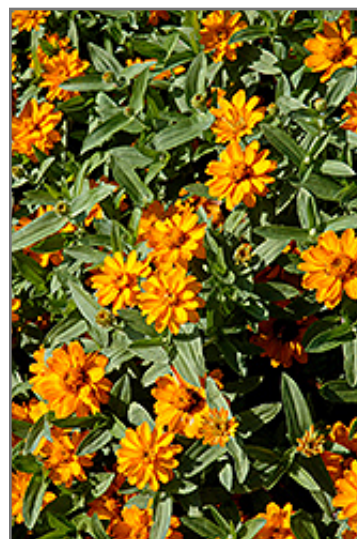

Profusion Double Golden Zinnia flowers
Photo courtesy of NetPS Plant Finder