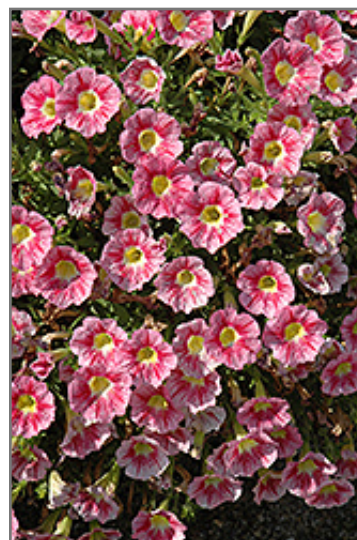

Landscape Attributes

Marvel Beauty Raspberry Petunia is a dense herbaceous annual with a mounded form. Its medium texture blends into the garden, but can always be balanced by a couple of finer or coarser plants for an effective composition.

This plant will require occasional maintenance and upkeep. Trim off the flower heads after they fade and die to encourage more blooms late into the season. It is a good choice for attracting butterflies and hummingbirds to your yard, but is not particularly attractive to deer who tend to leave it alone in favor of tastier treats. It has no significant negative characteristics.

Marvel Beauty Raspberry Petunia is recommended for the following landscape applications;

- Mass Planting
- Border Edging
- General Garden Use
- Container Planting
- Hanging Baskets

Planting & Growing

Marvel Beauty Raspberry Petunia will grow to be about 8 inches tall at maturity, with a spread of 14 inches. When grown in masses or used as a bedding plant, individual plants should be spaced approximately 12 inches apart. Its foliage tends to remain low and dense right to the ground. This fast-growing annual will normally live for one full growing season, needing replacement the following year.

*Marvel Beauty Raspberry Petunia
flowers*
Photo courtesy of NetPS Plant Finder