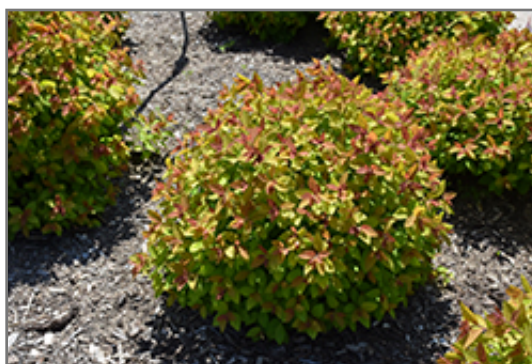

Double Play Big Bang Spirea
Photo courtesy of NetPS Plant Finder