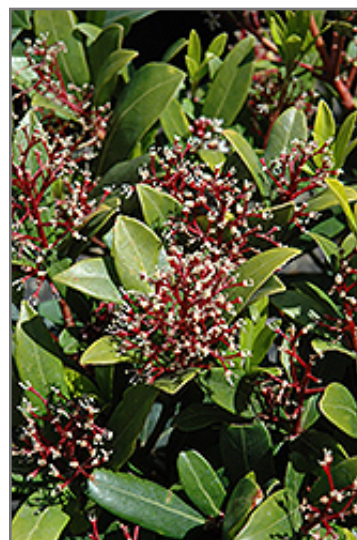

Landscape Attributes

Male Japanese Skimmia is a multi-stemmed evergreen shrub with a mounded form. Its average texture blends into the landscape, but can be balanced by one or two finer or coarser trees or shrubs for an effective composition.

This shrub will require occasional maintenance and upkeep, and should only be pruned after flowering to avoid removing any of the current season's flowers. It has no significant negative characteristics.

Male Japanese Skimmia is recommended for the following landscape applications;

- Accent
- Mass Planting
- General Garden Use

Planting & Growing

Male Japanese Skimmia will grow to be about 5 feet tall at maturity, with a spread of 6 feet. It has a low canopy, and is suitable for planting under power lines. It grows at a slow rate, and under ideal conditions can be expected to live for approximately 30 years.

This shrub should be grown in a location with partial shade or which is shaded from the hot afternoon sun. It prefers to grow in average to moist conditions, and shouldn't be allowed to dry out. It is not particular as to soil pH, but grows best in rich soils. It is somewhat tolerant of urban pollution. This is a selected variety of a species not originally from North America.

Male Japanese Skimmia foliage
Photo courtesy of NetPS Plant Finder