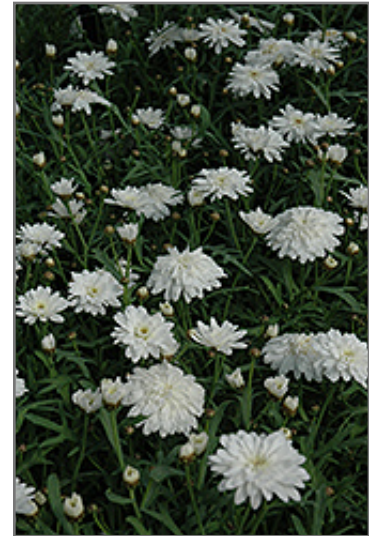

#### Ornamental Features

Madeira Double White Marguerite Daisy has masses of beautiful white daisy flowers with buttery yellow eyes at the ends of the stems from late spring to early fall, which are most effective when planted in groupings. The flowers are excellent for cutting. Its tiny deeply cut ferny leaves remain dark green in colour throughout the season.

#### Landscape Attributes

Madeira Double White Marguerite Daisy is an herbaceous annual with an upright spreading habit of growth. Its relatively fine texture sets it apart from other garden plants with less refined foliage.

This plant will require occasional maintenance and upkeep. Trim off the flower heads after they fade and die to encourage more blooms late into the season. It is a good choice for attracting butterflies to your yard. It has no significant negative characteristics.

#### Planting & Growing

Madeira Double White Marguerite Daisy will grow to be about 18 inches tall at maturity, with a spread of 18 inches. This fast-growing annual will normally live for one full growing season, needing replacement the following year.