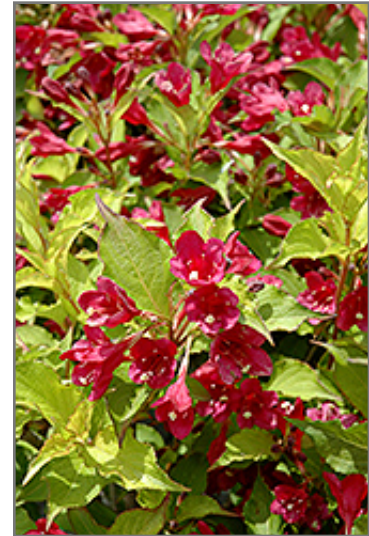

Ghost® Weigela
Weigela florida 'Carlton'

Height: 4 feet

Spread: 4 feet

Sunlight: ○

Hardiness Zone: 4a

Description:

This is one interesting weigela; forms a mounded shrub with foliage that starts out green then turns an iridescent butter yellow, finishing almost greenish-white in fall; long blooming ruby red trumpet-shaped flowers attract hummingbirds

Ornamental Features

Ghost Weigela features showy clusters of ruby-red trumpet-shaped flowers with creamy white anthers along the branches from late spring to mid fall. It has attractive buttery yellow deciduous foliage which emerges light green in spring. The pointy leaves are highly ornamental and turn an outstanding white in the fall. The smooth gray bark and brick red branches add an interesting dimension to the landscape.

Landscape Attributes

Ghost Weigela is a dense multi-stemmed deciduous shrub with a mounded form. Its relatively fine texture sets it apart from other landscape plants with less refined foliage.

This shrub will require occasional maintenance and upkeep, and should only be pruned after flowering to avoid removing any of the current season's flowers. It is a good choice for attracting hummingbirds to your yard. It has no significant negative characteristics.

Ghost Weigela is recommended for the following landscape applications;

Ghost Weigela flowers
Photo courtesy of NetPS Plant Finder