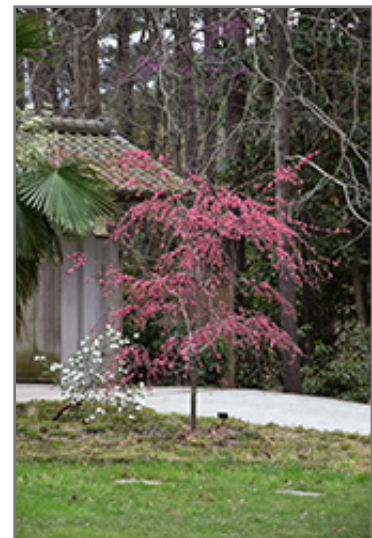

Crimson Cascade Weeping Peach

Prunus persica 'Crimson Cascade'

Height: 12 feet

Spread: 8 feet

Sunlight: ○

Hardiness Zone: 5a

Other Names: Common Peach

Description:

Landscape Attributes

Crimson Cascade Weeping Peach is a deciduous tree with a rounded form and gracefully weeping branches. Its average texture blends into the landscape, but can be balanced by one or two finer or coarser trees or shrubs for an effective composition.

This tree will require occasional maintenance and upkeep, and is best pruned in late winter once the threat of extreme cold has passed.

Gardeners should be aware of the following characteristic(s) that may warrant special consideration;

- Messy
- Insects
- Disease

Crimson Cascade Weeping Peach is recommended for the following landscape applications;

Crimson Cascade Weeping Peach flowers

Photo courtesy of NetPS Plant Finder

Crimson Cascade Weeping Peach in bloom