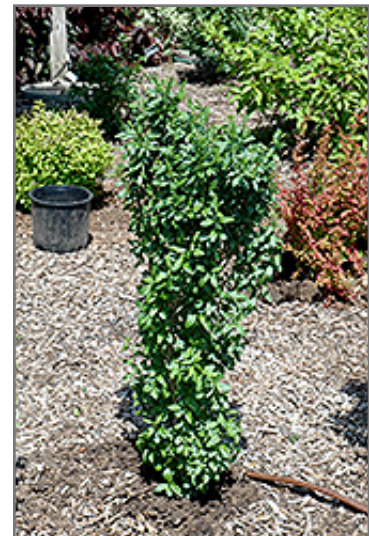

California Privet
Photo courtesy of NetPS Plant Finder