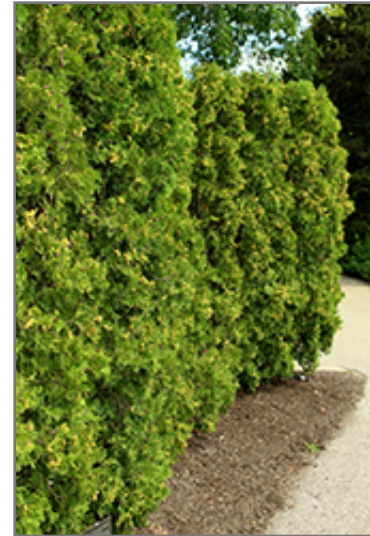

An upright, narrow, columnar cultivar with dense, scale-like, rich green foliage in vertical sprays; grows quite tall, makes a stunning vertical accent, hardy and adaptable, takes pruning well; best with some sun

Ornamental Features

Patriot Arborvitae is primarily valued in the landscape for its rigidly columnar form. It has rich green evergreen foliage. The scale-like sprays of foliage remain green throughout the winter.

Landscape Attributes

Patriot Arborvitae is a dense multi-stemmed evergreen tree with a narrowly upright and columnar growth habit. Its relatively fine texture sets it apart from other landscape plants with less refined foliage.

Patriot Arborvitae is recommended for the following landscape applications;

- Vertical Accent
- Hedges/Screening

Planting & Growing

Patriot Arborvitae will grow to be about 25 feet tall at maturity, with a spread of 5 feet. It has a low canopy with a typical clearance of 1 foot from the ground, and is suitable for planting under power lines. It grows at a slow rate, and under ideal conditions can be expected to live for 50 years or more.