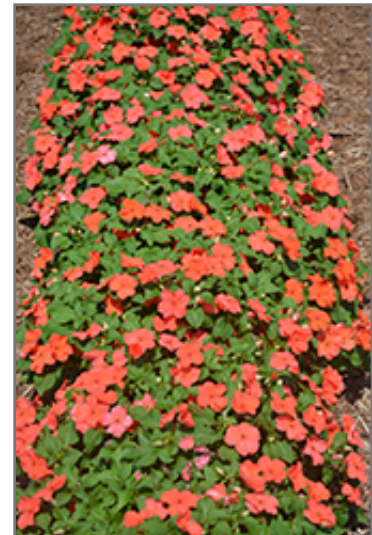

Accent Premium Salmon Impatiens in bloom
Photo courtesy of NetPS Plant Finder