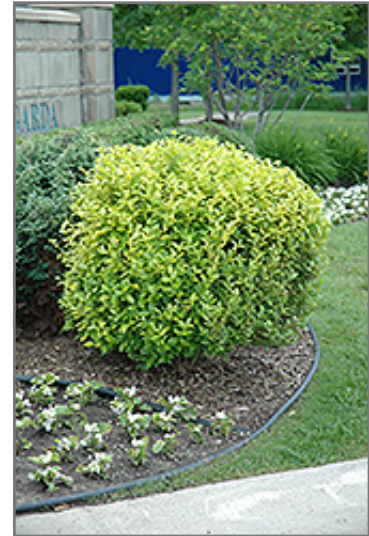

Golden Privet
Ligustrum x vicaryi

Height: 12 feet

Spread: 8 feet

Sunlight: ☉

Hardiness Zone: 5a

Other Names: Golden Vicary Privet

Description:

A common pruned hedge and garden shrub, takes pruning exceptionally well; colorful yellow foliage all season long, an excellent color accent plant; easy to grow, handles pollution well but needs full sun for best color

Ornamental Features

Golden Privet has attractive gold deciduous foliage on a plant with an upright spreading habit of growth. The glossy pointy leaves are highly ornamental but do not develop any appreciable fall color. It has panicles of lightly-scented white flowers hanging below the branches from late spring to early summer.

Landscape Attributes

Golden Privet is a dense multi-stemmed deciduous shrub with an upright spreading habit of growth. Its relatively fine texture sets it apart from other landscape plants with less refined foliage.

- Hedges/Screening
- General Garden Use

Golden Privet
Photo courtesy of NetPS Plant Finder

Golden Privet foliage
Photo courtesy of NetPS Plant Finder

Planting & Growing

Golden Privet will grow to be about 12 feet tall at maturity, with a spread of 8 feet. It tends to be a little leggy, with a typical clearance of 2 feet from the ground, and is suitable for planting under power lines. It grows at a fast rate, and under ideal conditions can be expected to live for approximately 30 years.