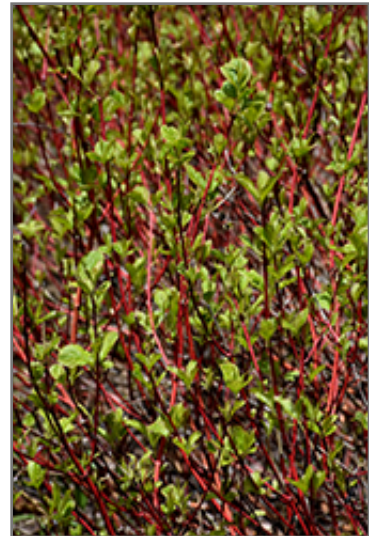

Westonbirt Dogwood stems
Photo courtesy of NetPS Plant Finder