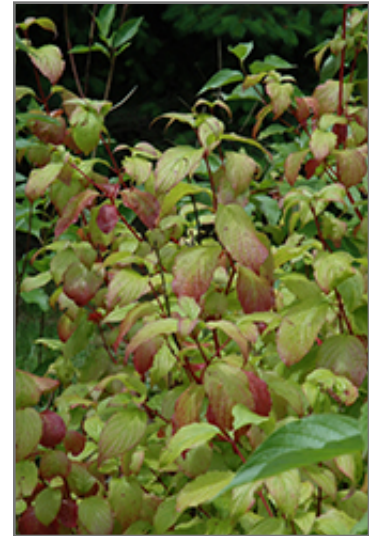

Westonbirt Dogwood
Cornus alba 'Westonbirt'

Height: 8 feet

Spread: 7 feet

Sunlight:

Hardiness Zone: 2a

Other Names: syn. *Cornus alba sibirica*, Siberian Dogwood

Description:

A popular form of shrub dogwood, featuring showy blue fruit, good fall color, and very showy coral-red stems in winter which stand out against the winter snow; can grow quite large for general garden use

Ornamental Features

Westonbirt Dogwood has rich green deciduous foliage on a plant with a round habit of growth. The pointy leaves turn an outstanding burgundy in the fall. The coral-pink branches are extremely showy and add significant winter interest.

Landscape Attributes

Westonbirt Dogwood is a multi-stemmed deciduous shrub with a more or less rounded form. Its average texture blends into the landscape, but can be balanced by one or two finer or coarser trees or shrubs for an effective composition.

Westonbirt Dogwood foliage
Photo courtesy of NetPS Plant Finder

Westonbirt Dogwood stems
Photo courtesy of NetPS Plant Finder

Planting & Growing

Westonbirt Dogwood will grow to be about 8 feet tall at maturity, with a spread of 7 feet. It tends to fill out right to the ground and therefore doesn't necessarily require facer plants in front, and is suitable for planting under power lines. It grows at a fast rate, and under ideal conditions can be expected to live for approximately 20 years.