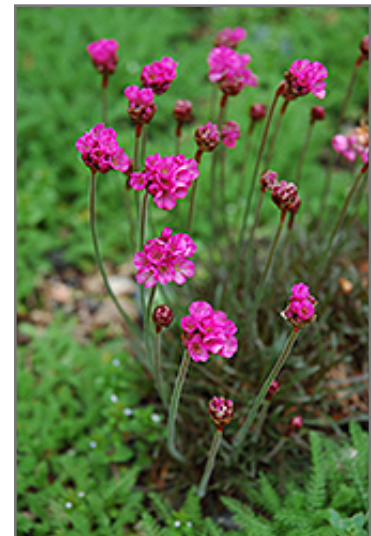

Dusseldorf Pride Sea Thrift flowers
Photo courtesy of NetPS Plant Finder