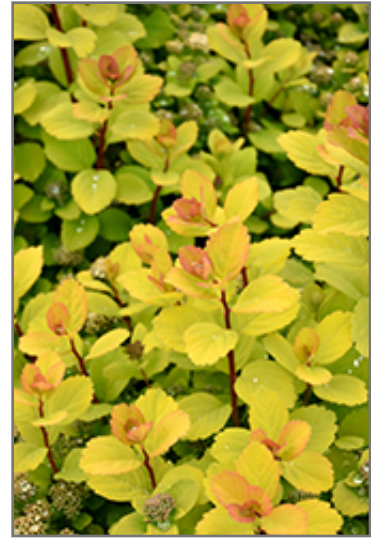

- *Mass Planting*
- *Rock/Alpine Gardens*
- *General Garden Use*

Planting & Growing

Glow Girl Birch Leaf Spirea will grow to be about 24 inches tall at maturity, with a spread of 24 inches. It tends to fill out right to the ground and therefore doesn't necessarily require facer plants in front. It grows at a medium rate, and under ideal conditions can be expected to live for approximately 20 years.

This shrub should only be grown in full sunlight. It prefers to grow in average to moist conditions, and shouldn't be allowed to dry out. It is not particular as to soil type or pH. It is highly tolerant of urban pollution and will even thrive in inner city environments. This is a selected variety of a species not originally from North America.

Glow Girl Birch Leaf Spirea foliage
Photo courtesy of NetPS Plant Finder