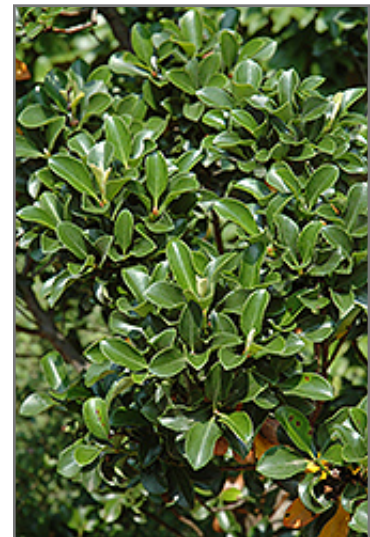

Dwarf Yeddo Hawthorn foliage
Photo courtesy of NetPS Plant Finder