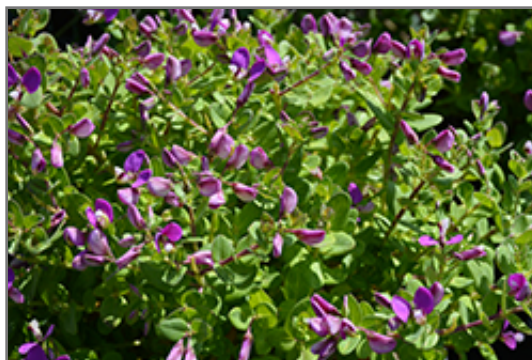

Petite Butterfly Sweet Pea Shrub*
Polygala fruticosa 'Petite Butterfly'

Height: 3 feet

Spread: 3 feet

Sunlight: ○ ●

Hardiness Zone: 8

Other Names: Shrubby Milkwort

Description:

A pretty upward growing shrub with evergreen boxwood-like foliage; vivid purple winged flowers with a whitish crest almost year round; cut flowers are long lasting in arrangements; coastal plant great for beachside plantings

Ornamental Features

Petite Butterfly Sweet Pea Shrub features dainty clusters of purple pea-like flowers with violet overtones at the ends of the branches from late winter to late fall. The flowers are excellent for cutting. It has attractive green evergreen foliage. The glossy oval leaves are highly ornamental and remain green throughout the winter.

Landscape Attributes

Petite Butterfly Sweet Pea Shrub is a multi-stemmed evergreen shrub with an upright spreading habit of growth. Its relatively fine texture sets it apart from other landscape plants with less refined foliage.

This is a relatively low maintenance shrub, and can be pruned at anytime. It has no significant negative characteristics.

Petite Butterfly Sweet Pea Shrub is recommended for the following landscape applications;

- Accent
- Rock/Alpine Gardens
- General Garden Use

Petite Butterfly Sweet Pea Shrub flowers
Photo courtesy of NetPS Plant Finder