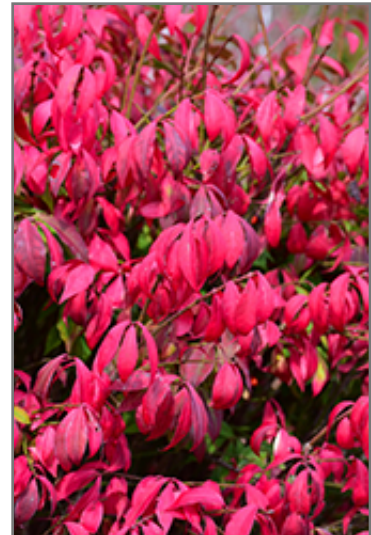

Little Moses Burning Bush*
Euonymus alatus 'Odom'

Height: 3 feet

Spread: 3 feet

Sunlight: ○ ● ●

Hardiness Zone: 4

Other Names: Winged Euonymus, Burningbush

Description:

One of the smallest varieties of burning bush with stunning fall color of florescent red to pink, very showy; interesting corky wings on the branches; very adaptable and versatile; ideal for all those tight spots in the garden

Ornamental Features

Little Moses Burning Bush is primarily valued in the garden for its interestingly mounded form. It has bluish-green deciduous foliage. The pointy leaves turn an outstanding crimson in the fall. It produces red capsules from early to late fall. The harvest gold stems are very effective and add winter interest.

Landscape Attributes

Little Moses Burning Bush is a dense multi-stemmed deciduous shrub with a mounded form. Its average texture blends into the landscape, but can be balanced by one or two finer or coarser trees or shrubs for an effective composition.

This is a relatively low maintenance shrub, and can be pruned at anytime. It has no significant negative characteristics.

Little Moses Burning Bush is recommended for the following landscape applications;

Little Moses Burning Bush in fall
Photo courtesy of NetPS Plant Finder