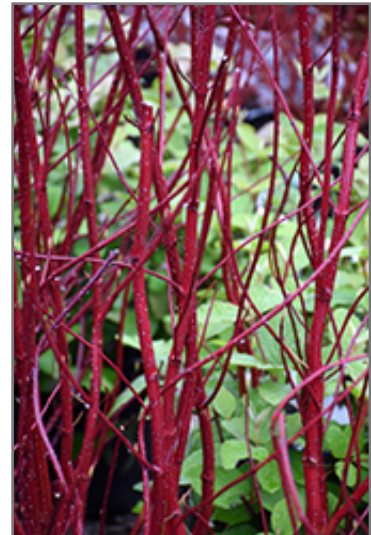

Bailey Red-Twig Dogwood*

Cornus baileyi

Height: 10 feet

Spread: 10 feet

Sunlight: ○ ●

Hardiness Zone: 2

Other Names: *Cornus sericea* 'Baileyi'

Description:

An incredibly attractive and vigorous shrub valued for its blazing red stems which glow against the winter snow, fruits are also ornamental; shrubby sprawling habit but suckers much less than the species

Ornamental Features

Bailey Red-Twig Dogwood is primarily grown for its highly ornamental fruit. It features an abundance of magnificent powder blue berries in late summer. It has clusters of creamy white flowers at the ends of the branches in late spring. It has green deciduous foliage. The pointy leaves turn an outstanding brick red in the fall. The cherry red branches are extremely showy and add significant winter interest.

Landscape Attributes

Bailey Red-Twig Dogwood is a multi-stemmed deciduous shrub with an upright spreading habit of growth. Its average texture blends into the landscape, but can be balanced by one or two finer or coarser trees or shrubs for an effective composition.

This is a relatively low maintenance shrub, and can be pruned at anytime. It is a good choice for attracting birds to your yard. It has no significant negative characteristics.

Bailey Red-Twig Dogwood stems
Photo courtesy of NetPS Plant Finder