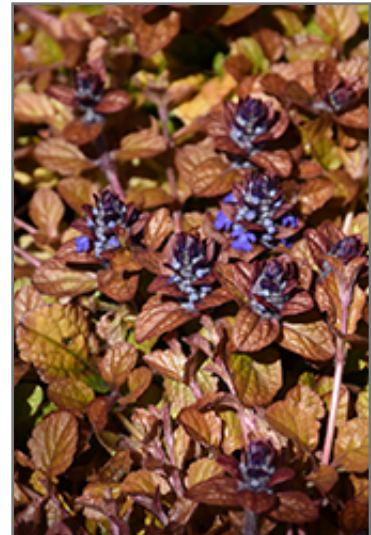

**Feathered Friends™ Parrot
Paradise Bugleweed***
Ajuga 'Parrot Paradise'

Plant Height: 4 inches

Flower Height: 6 inches

Spread: 18 inches

Sunlight: ● ●

Hardiness Zone: 3

Other Names: Carpet Bugle

Group/Class: Feathered Friends Series

Description:

A stunning variety, featuring tri-color foliage of yellow, orange, and red, topped with contrasting violet-blue flowers; excellent when used in containers, as a groundcover, or in border fronts; tolerates any soil with good drainage

Ornamental Features

Feathered Friends Parrot Paradise Bugleweed's attractive small glossy oval leaves emerge brick red in spring, turning light green in color with showy gold variegation and tinges of orange the rest of the year on a plant with a spreading habit of growth. It features subtle spikes of blue flowers with violet overtones rising above the foliage from late spring to early summer, which emerge from distinctive silver flower buds.

Landscape Attributes

Feathered Friends Parrot Paradise Bugleweed is a dense herbaceous evergreen perennial with a ground-hugging habit of growth. Its relatively fine texture sets it apart from other garden plants with less refined foliage.