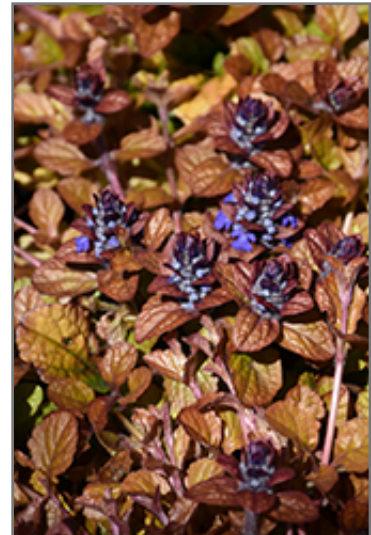

**Feathered Friends™ Parrot  
Paradise Bugleweed\***  
*Ajuga 'Parrot Paradise'*

Plant Height: 4 inches

Flower Height: 6 inches

Spread: 18 inches

Sunlight: ● ●

Hardiness Zone: 3

Other Names: Carpet Bugle

Group/Class: Feathered Friends Series

**Description:**

A stunning variety, featuring tri-color foliage of yellow, orange, and red, topped with contrasting violet-blue flowers; excellent when used in containers, as a groundcover, or in border fronts; tolerates any soil with good drainage

**Ornamental Features**

Feathered Friends Parrot Paradise Bugleweed's attractive small glossy oval leaves emerge brick red in spring, turning light green in color with showy gold variegation and tinges of orange the rest of the year on a plant with a spreading habit of growth. It features subtle spikes of blue flowers with violet overtones rising above the foliage from late spring to early summer, which emerge from distinctive silver flower buds.

**Landscape Attributes**

Feathered Friends Parrot Paradise Bugleweed is a dense herbaceous evergreen perennial with a ground-hugging habit of growth. Its relatively fine texture sets it apart from other garden plants with less refined foliage.