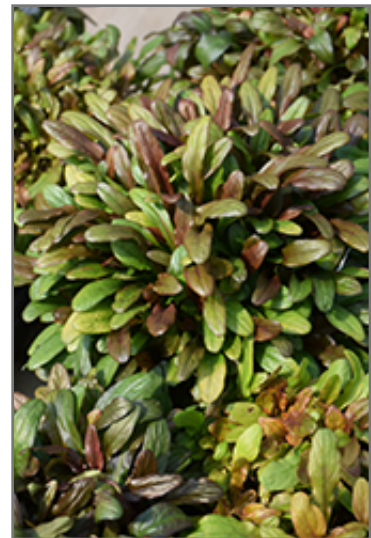

Feathered Friends Fancy Finch Bugleweed flowers
Photo courtesy of NetPS Plant Finder

Feathered Friends Fancy Finch Bugleweed foliage
Photo courtesy of NetPS Plant Finder